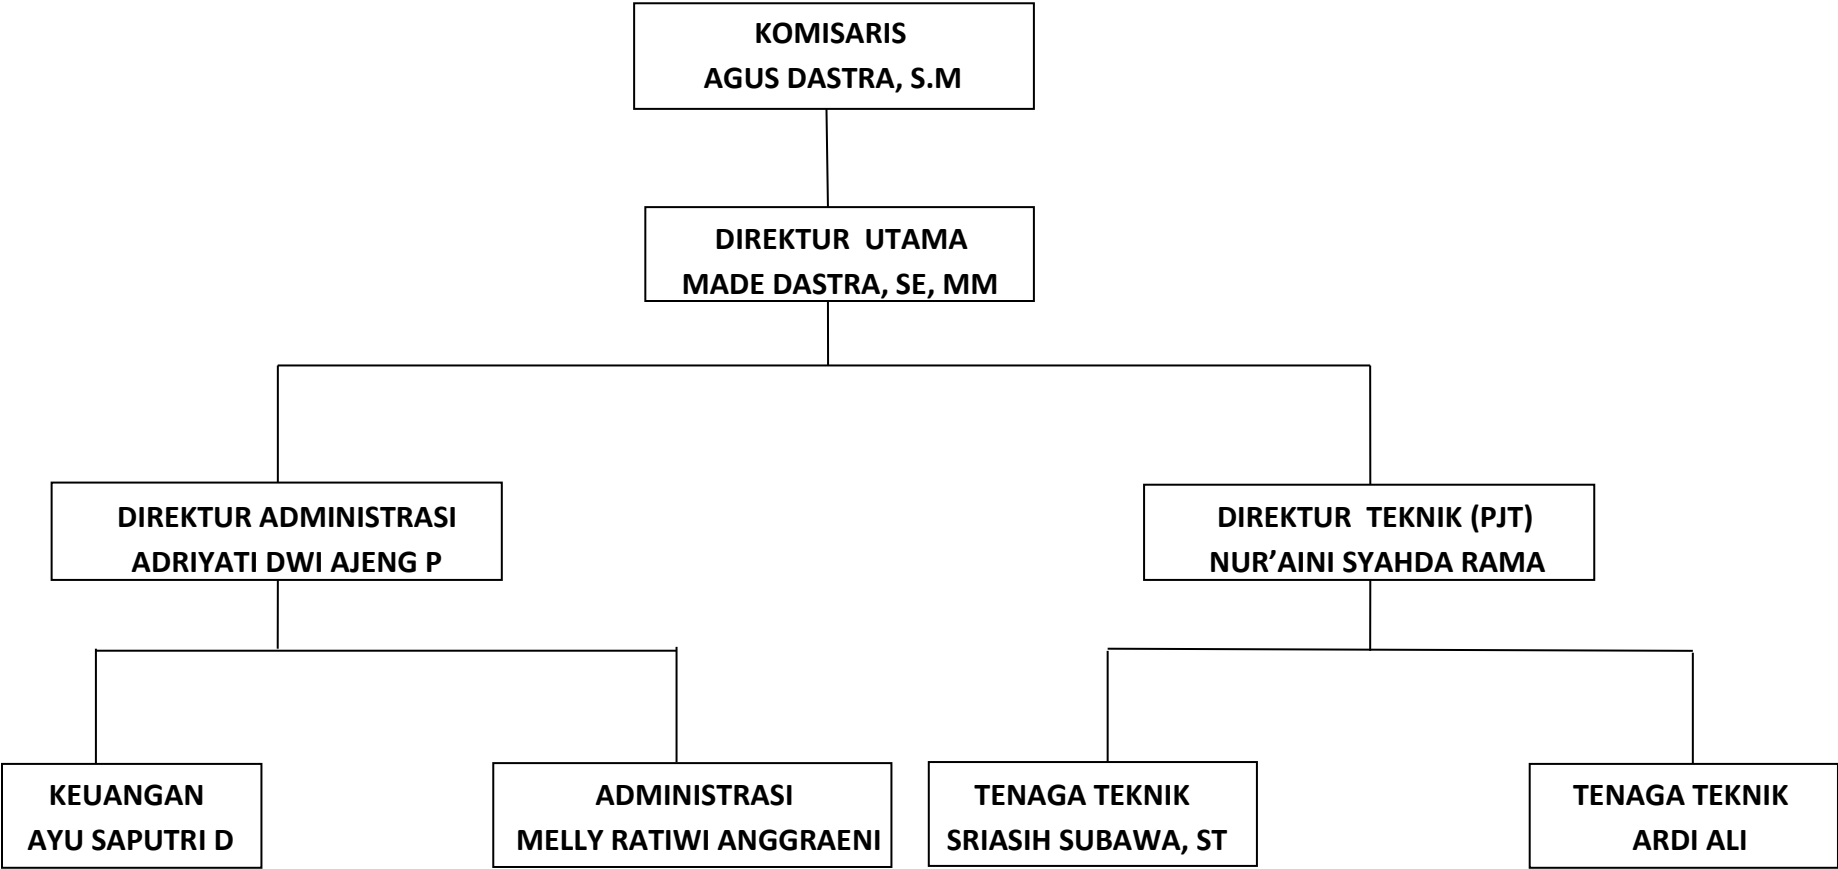

**STRUKTUR ORGANISASI PT. JASA INSPEKSI KELISTRIKAN INDONESIA**

Mamuju, 27 Desember 2024

PT. JASA INSPEKSI KELISTRIKAN INDONESIA

**MADE DASTRA, SE, MM**  
Direktur Utama

The signature and stamp of Made Dastara, SE, MM, are located at the bottom left of the page. The stamp is circular and contains the text "PT. JASA INSPEKSI KELISTRIKAN INDONESIA" and "BAGIAN INSPEKSI".